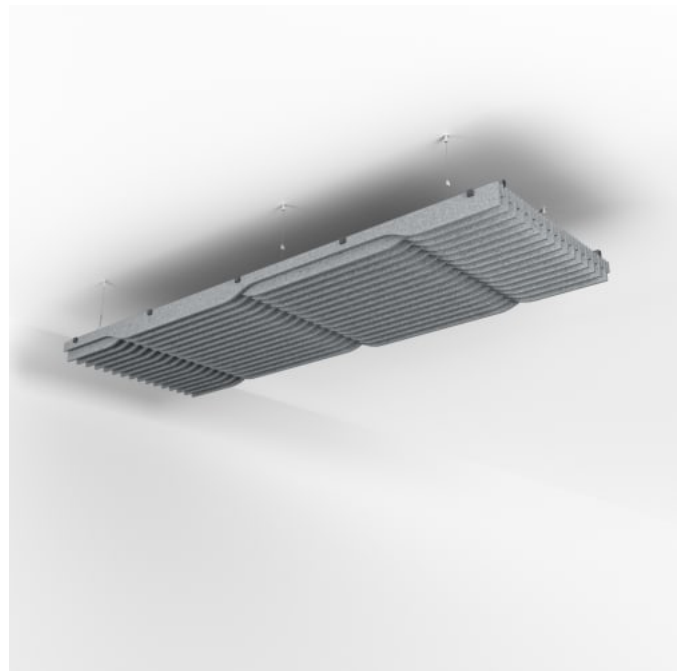

Baffle Systems HD Yin Yang Suspension Detail