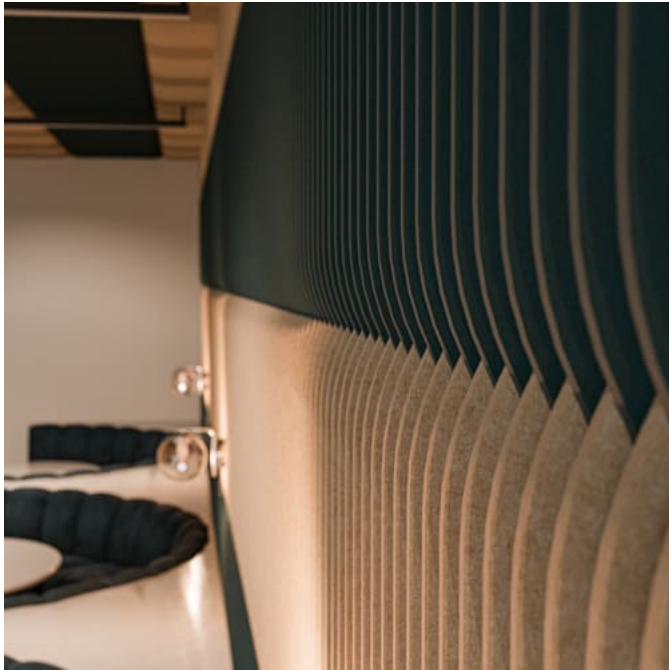

BAFFLE SYSTEMS HD YIN-YANG

Acoustics » Acoustic Baffles

Baffle Systems HD Yin Yang Detail - Midnight & Linen