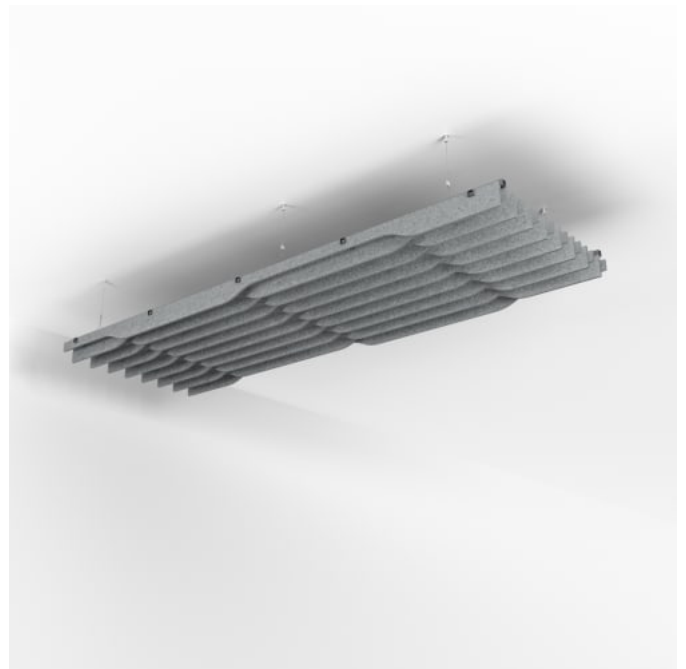

Baffle Systems HD Yin Yang Lite Suspension Detail