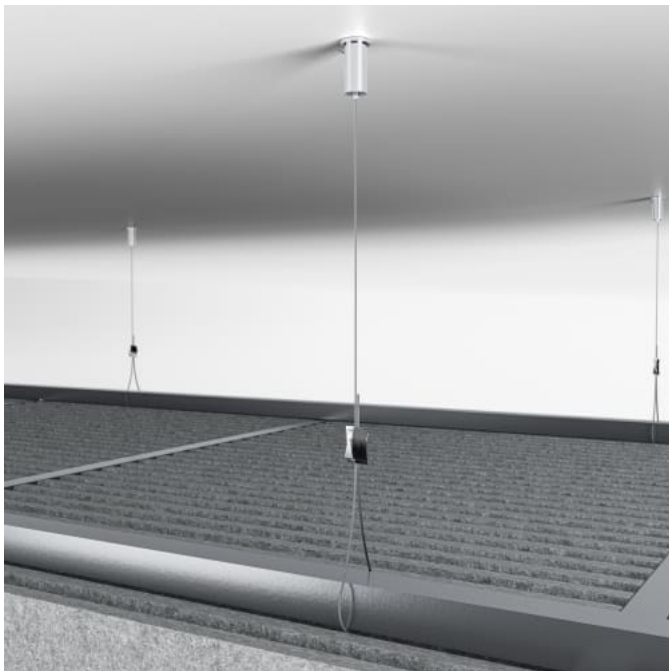

Baffle Systems HD Suspension Detail