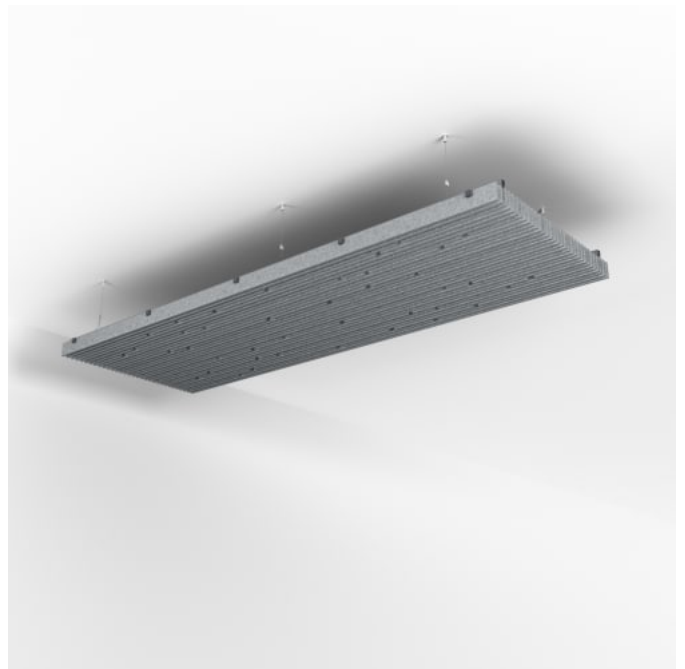

1 of 14

zintra[®]

BAFFLE SYSTEMS HD KNOTTY

Acoustics » Acoustic Baffles

Baffle Systems HD Knotty Detail - Redwood

Baffle Systems HD Knotty Detail - Redwood

Baffle System HD Knotty Ceiling Detail

Baffle System HD Knotty Suspension Detail

BAFFLE SYSTEMS HD KNOTTY

Acoustics » Acoustic Baffles

Baffle System Knotty Detail

Baffle System Knotty Lite Detail - Redwood

Baffle Systems HD Knotty Lite Ceiling Detail

Baffle Systems HD Knotty Lite Suspension Detail

Zintra Baffles HD aren't just sound absorbers—they're architectural statements. Suspend them from ceilings, mount to walls, or create ceiling-to-wall transitions for continuous visual impact.

Knotty features a straight-edged profile punctuated by softened semi-circular impressions—an abstract nod to the natural knots found in timber. This design brings a sense of warmth and tactility, adding character and acoustic performance in equal measure.