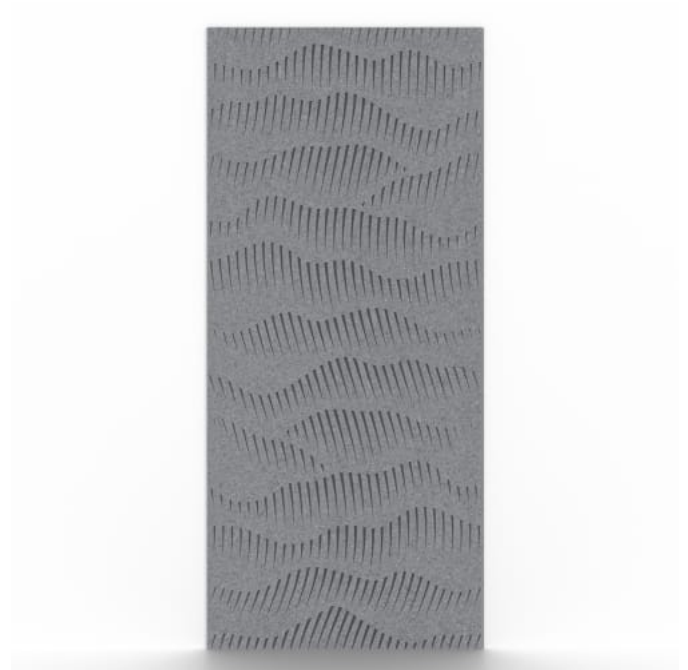

Etch Panel Topo Detail